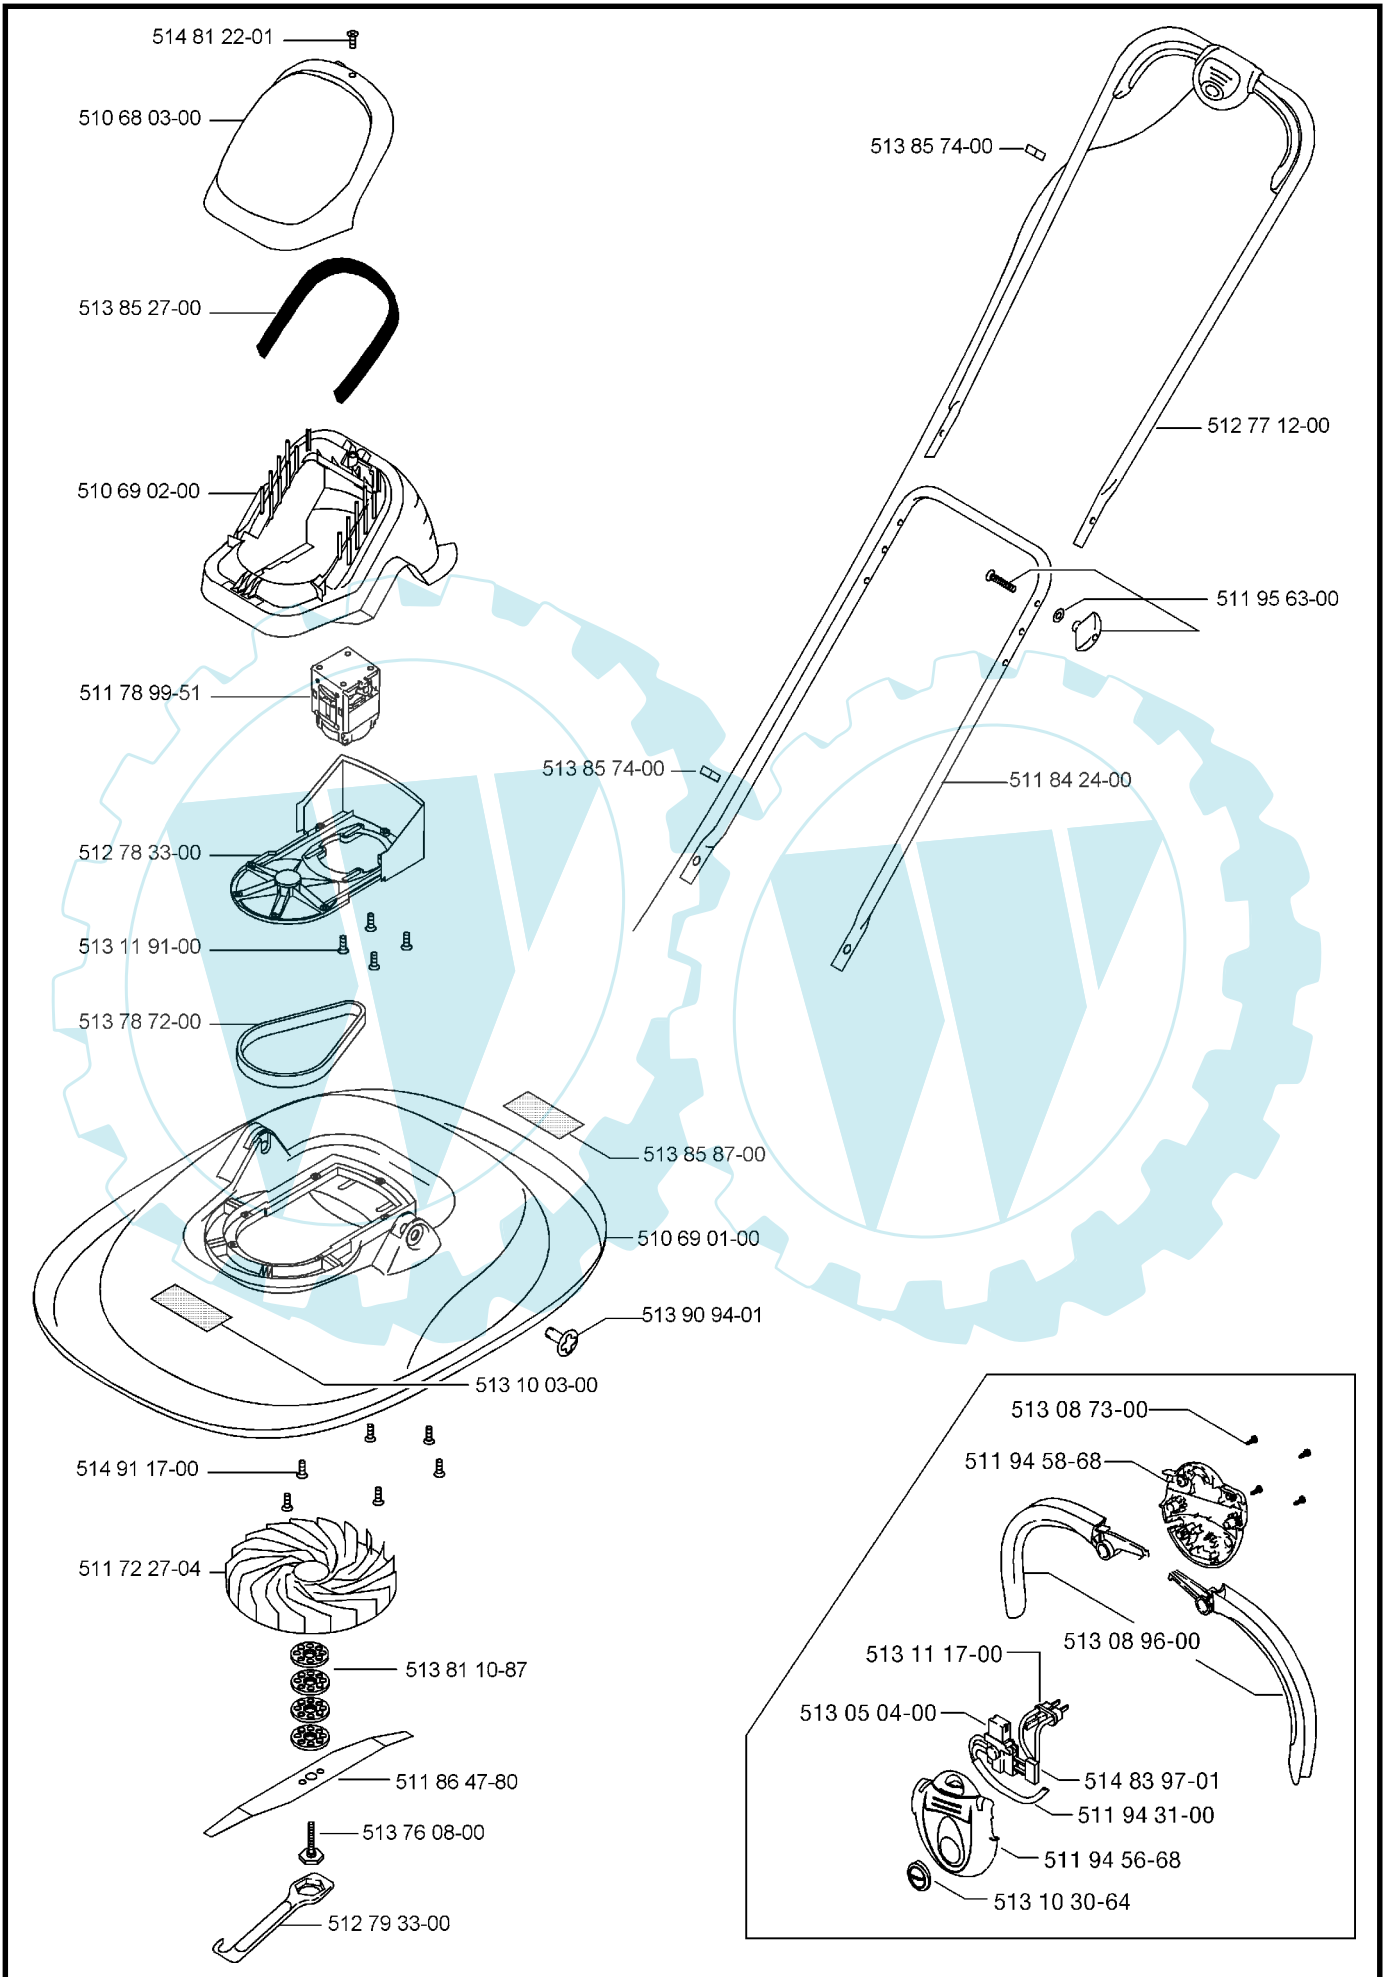

IPL, Turbo Lite 400, 9634100-62, 2005-11

# Turbo Lite 400

**Factory:**

**Product Group:**

**Sub Group:**

**Publication Date:**

**Publication Number:**

**FLM - Newton Aycliffe**

**OM 78**

**Electric Hover: 7890**

**15/11/05**

**AP0511007**

Part Number	Description	Qty	Note
510 68 03-00	COWL UPPER	1	
510 69 01-00	HOOD 40cm	1	
510 69 02-00	COWL LOWER	1	
511 72 27-04	IMPELLER	1	
511 78 99-51	MOTOR AMETEK	1	
511 84 24-00	HANDLE LOWER E330	1	
511 86 47-80	BLADE 40CM TL400	1	
511 94 31-00	LEAD ASSY	1	
511 94 56-68	SWITCHBOX UPPER	1	
511 94 58-68	SWITCHBOX LOWER EURO	1	
512 77 12-00	HANDLE UPPER COATED	1	
512 78 33-00	MOTOR DRIVE ASSY TL	1	
512 79 33-00	ABS SPANNER (PLASTIC)	1	
512 81 55-64	WING KNOB (CUSTOMER ASSY)	2	
513 05 04-00	SWITCH 8A	1	
513 08 73-00	SCREW	4	
513 08 96-00	LEVER KIT	1	
513 10 03-00	LABEL TURBO 400	1	
513 10 30-64	BUTTON LOCK OFF	1	
513 11 17-00	PIN RETAINER	1	
513 11 91-00	Screw-Cap Washer 6 Spline	4	
513 76 08-00	BLADE BOLT ASSY (BROWN)	1	
513 78 72-00	DRIVE BELT - 406 J5	1	
513 81 10-87	BLADE SPACER	2	
513 85 27-00	FILTER FOAM	1	
513 85 74-00	CABLE CLIP	2	
513 85 87-00	LABEL:WARNING (ELECTRIC)	1	
513 90 94-01	PIN PIVOT	2	
514 81 22-01	SCREW PLASTITE NO.10 x 19MM LG	1	
514 91 17-00	SCREW	7	